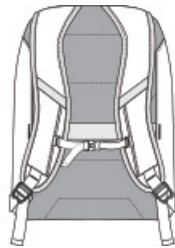

- Recycled 700D x 600D ballistic polyester PU
- Spacious main compartment with interior mesh organization pockets
- Dedicated, padded laptop compartment with folder/tablet slip pocket
- Front-entry, tricot-lined valuables pocket
- Front organization panel with decoration access
- Dual-sided beverage pockets
- Padded seatbelt webbing handles
- Ergonomic, adjustable mesh shoulder straps with sternum strap
- Integrated webbing luggage trolley strap on back
- Embossed lining
- Interior slip pocket at lower-front panel for clean decoration
- Interior heat transfer label with scannable QR code for charity info and additional donations

Sketches

front

back

American Cancer Society® Charity Tech Pack.

ACFG10ACS

- Woven American Cancer Society Sword logo label at front pocket seam
- Laptop sleeve dimensions: 13.75"h x 13"w; fits most 17" laptops
- Dimensions: 19.5"h x 13"w x 8"d
- Capacity: 1,678.15 cu. in./27.5 L
- Weight: 2.82 lbs./1.27 kg